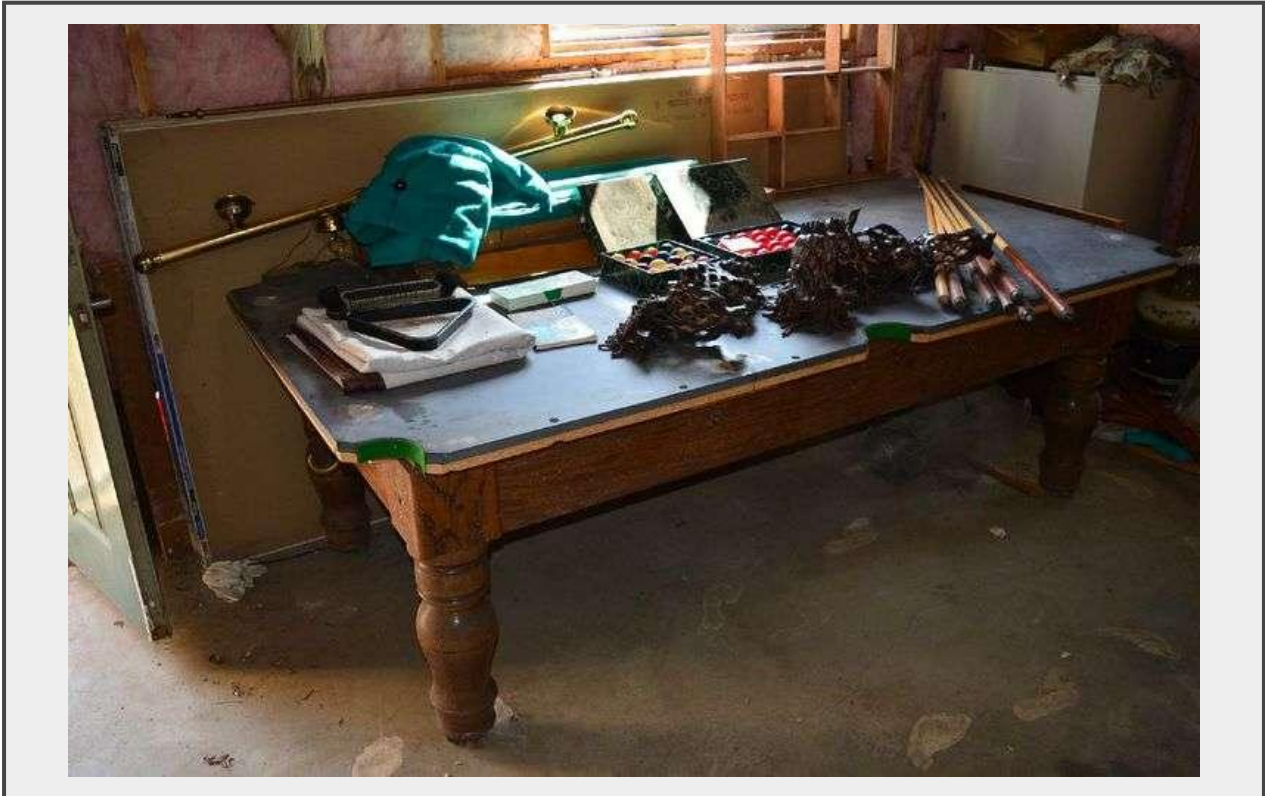

**Sale Name:** The Douglas Rowe Estate-Classic Cars, Tools, Antiques and Rarities-  
Highgate, On.

**LOT 2590 - Pool Table /w Accessories - Slate Based**

**Location** Basement

**Description**

(Approx. 4.5'x 8') \*\*\*Partially Disassembled Bring Help & Tools to Move